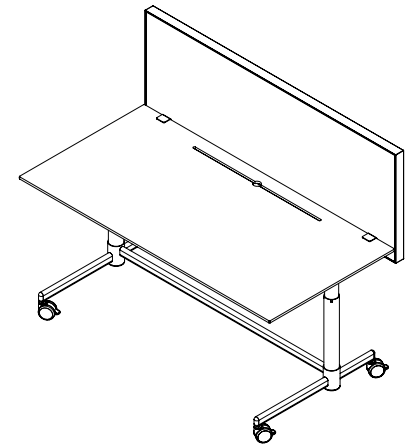

SS50 Desk Screen

ACOUSTIC DESK SCREEN

Acoustic desk screen with a replaceable front and backside canvas with print.

FRAME COLOURS

PLEASE NOTE

- Table mounts are not included in price.

Item No.	Name	Description	W x H x D mm	Pcs	DKK	Euro
SS50DS-6045	SS50 Desk screen	Acoustic desk screen	600 x 450 x 50	1	1790	240
SS50DS-8045	SS50 Desk screen	Acoustic desk screen	800 x 450 x 50	1	2010	270
SS50DS-12045	SS50 Desk screen	Acoustic desk screen	1200 x 450 x 50	1	2460	330
SS50DS-14045	SS50 Desk screen	Acoustic desk screen	1400 x 450 x 50	1	2570	345
SS50DS-16045	SS50 Desk screen	Acoustic desk screen	1600 x 450 x 50	1	2800	375
SS50DS-18045	SS50 Desk screen	Acoustic desk screen	1800 x 450 x 50	1	2910	390
SS50DS-20045	SS50 Desk screen	Acoustic desk screen	2000 x 450 x 50	1	3020	405
SS50DS-6065	SS50 Desk screen	Acoustic desk screen	600 x 650 x 50	1	1900	255
SS50DS-8065	SS50 Desk screen	Acoustic desk screen	800 x 650 x 50	1	2120	285
SS50DS-12065	SS50 Desk screen	Acoustic desk screen	1200 x 650 x 50	1	2570	345
SS50DS-14065	SS50 Desk screen	Acoustic desk screen	1400 x 650 x 50	1	2800	375
SS50DS-16065	SS50 Desk screen	Acoustic desk screen	1600 x 650 x 50	1	3020	405
SS50DS-18065	SS50 Desk screen	Acoustic desk screen	1800 x 650 x 50	1	3240	435
SS50DS-20065	SS50 Desk screen	Acoustic desk screen	2000 x 650 x 50	1	3580	480
SS50DS-CU	SS50 Desk Screen	Custom size desk screen	-	1	3240	435
SS50DS-TM	Table mount	Table mount	-	2	550	75
A-CA9-RE	Akuart canvas	Additional Canvas	-	1	570	75
AF-NA	Artist Fee	Artist Fee	-	1	350	45
A-CG	Custom graphics	Custom graphical setup	-	1	350	45