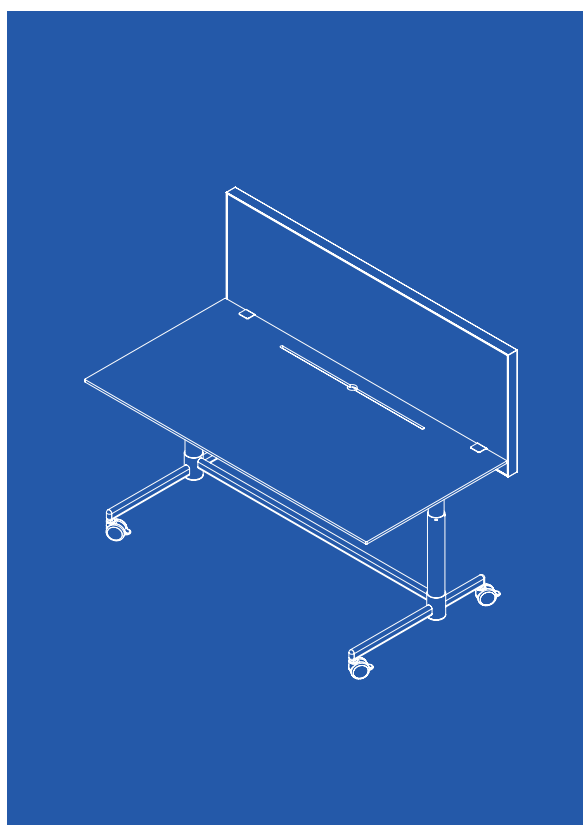

Supersonic Collection

AKUART reserves the right to any price changes and shall not be liable for any printing errors.

AKUART®