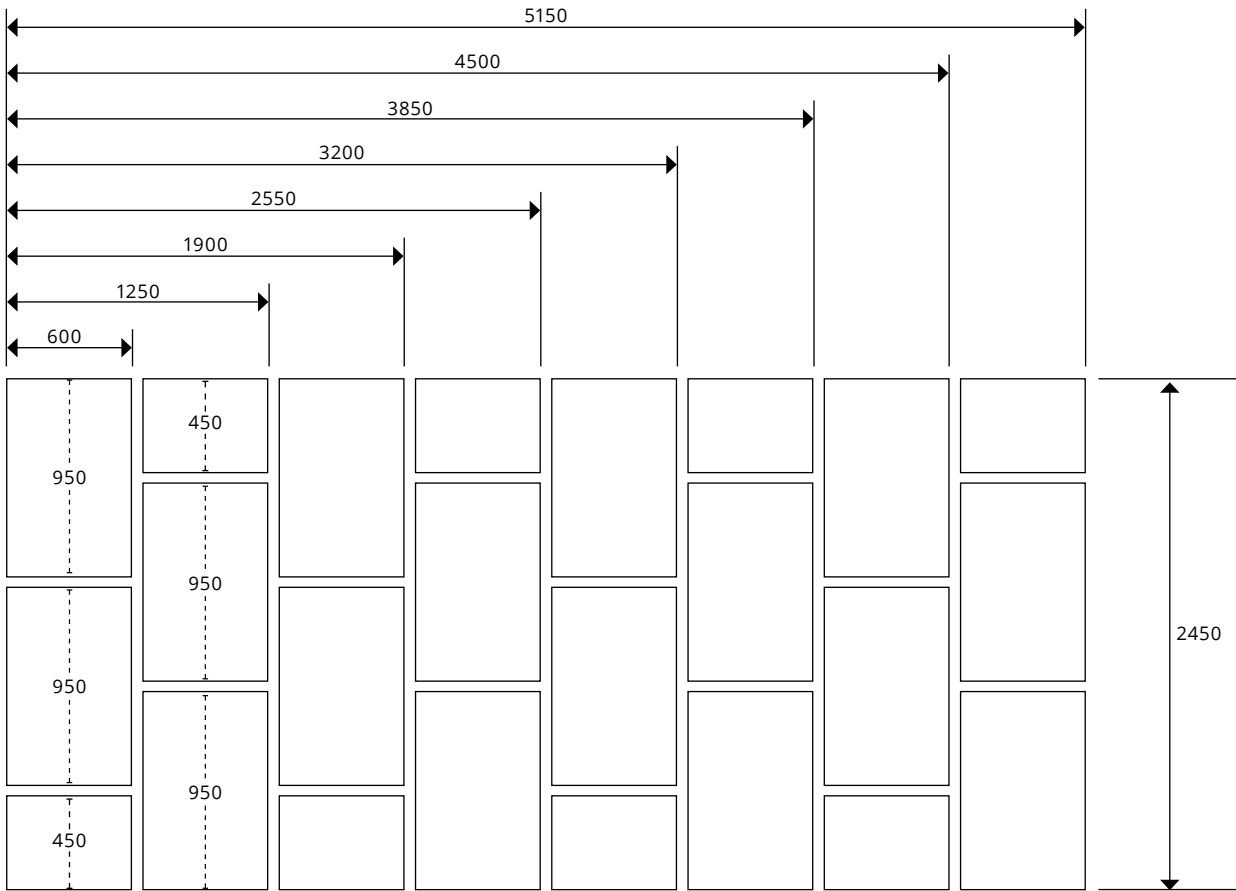

SS50 Vertical Suspended Screen

PATTERN I — H:2450MM

Pattern I is ordered based on width measurements e.g. 3200 mm equals 5 columns (Col)

There should be a 50mm air gap between panels.

Item No.	Name	Description	W x H x D mm	Col	DKK	Euro
SS50VSS-PI600	SS50 vertical suspended screen	Vertical suspended acoustic screen	600 x 2450 x 50	1	5840	785
SS50VSS-PI1250	SS50 vertical suspended screen	Vertical suspended acoustic screen	1250 x 2450 x 50	2	11670	1570
SS50VSS-PI1900	SS50 vertical suspended screen	Vertical suspended acoustic screen	1900 x 2450 x 50	3	17510	2355
SS50VSS-PI2550	SS50 vertical suspended screen	Vertical suspended acoustic screen	2550 x 2450 x 50	4	23350	3140
SS50VSS-PI3200	SS50 vertical suspended screen	Vertical suspended acoustic screen	3200 x 2450 x 50	5	29180	3925
SS50VSS-PI3850	SS50 vertical suspended screen	Vertical suspended acoustic screen	3850 x 2450 x 50	6	35020	4710
SS50VSS-PI4500	SS50 vertical suspended screen	Vertical suspended acoustic screen	4500 x 2450 x 50	7	40860	5495
SS50VSS-PI5150	SS50 vertical suspended screen	Vertical suspended acoustic screen	5150 x 2450 x 50	8	46690	6280
A-CA9-RE	Akuart canvas	Additional Canvas	-	-	570	75
AF-NA	Artist Fee	Artist Fee	-	-	350	45
A-CG	Custom graphics	Custom graphical setup	-	-	350	45

All prices are excl. VAT, shipping and installation

PLEASE NOTE

- Ceiling mounts and wires are included in the price for standard sizes.
- New / Additional canvas is priced per m2.
- Artist Fee is only charged for artwork in the categories **Artist collab, Photography collab and Design collabs** - it is excluded from any reseller discount.