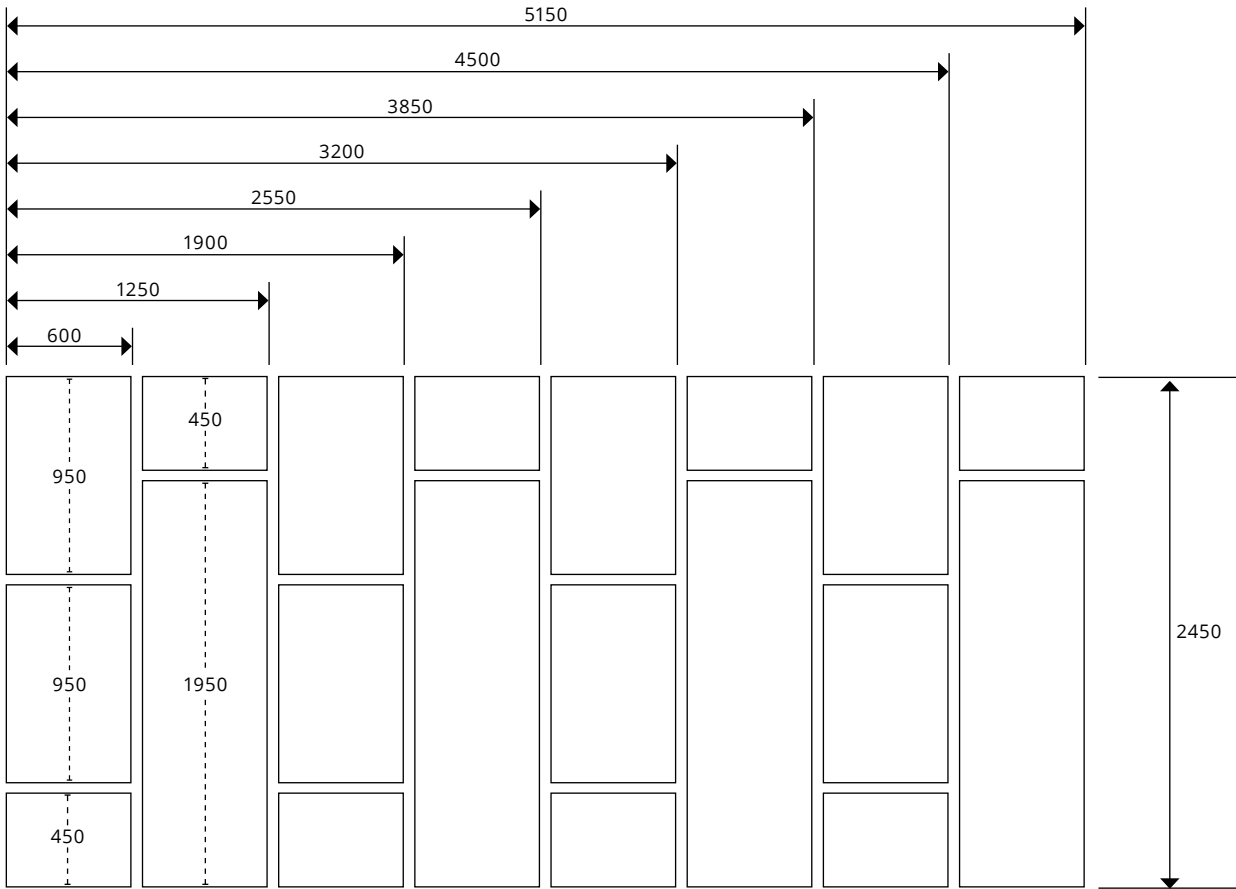

SS50 Vertical Suspended Screen

PATTERN H — H:2450MM

Pattern H is ordered based on width measurements e.g. 3200 mm equals 5 columns (Col)

There should be a 50mm air gap between panels.

Item No.	Name	Description	W x H x D mm	Col	DKK	Euro
SS50VSS-PH600	SS50 vertical suspended screen	Vertical suspended acoustic screen	600 x 2450 x 50	1	5840	785
SS50VSS-PH1250	SS50 vertical suspended screen	Vertical suspended acoustic screen	1250 x 2450 x 50	2	12570	1690
SS50VSS-PH1900	SS50 vertical suspended screen	Vertical suspended acoustic screen	1900 x 2450 x 50	3	18400	2475
SS50VSS-PH2550	SS50 vertical suspended screen	Vertical suspended acoustic screen	2550 x 2450 x 50	4	25140	3380
SS50VSS-PH3200	SS50 vertical suspended screen	Vertical suspended acoustic screen	3200 x 2450 x 50	5	30970	4165
SS50VSS-PH3850	SS50 vertical suspended screen	Vertical suspended acoustic screen	3850 x 2450 x 50	6	37700	5070
SS50VSS-PH4500	SS50 vertical suspended screen	Vertical suspended acoustic screen	4500 x 2450 x 50	7	43540	5855
SS50VSS-PH5150	SS50 vertical suspended screen	Vertical suspended acoustic screen	5150 x 2450 x 50	8	50270	6760
A-CA9-RE	Akuart canvas	Additional Canvas	-	-	570	75
AF-NA	Artist Fee	Artist Fee	-	-	350	45
A-CG	Custom graphics	Custom graphical setup	-	-	350	45

All prices are excl. VAT, shipping and installation

PLEASE NOTE

- Ceiling mounts and wires are included in the price for standard sizes.
- New / Additional canvas is priced per m2.
- Artist Fee is only charged for artwork in the categories **Artist collab, Photography collab and Design collabs** - it is excluded from any reseller discount.