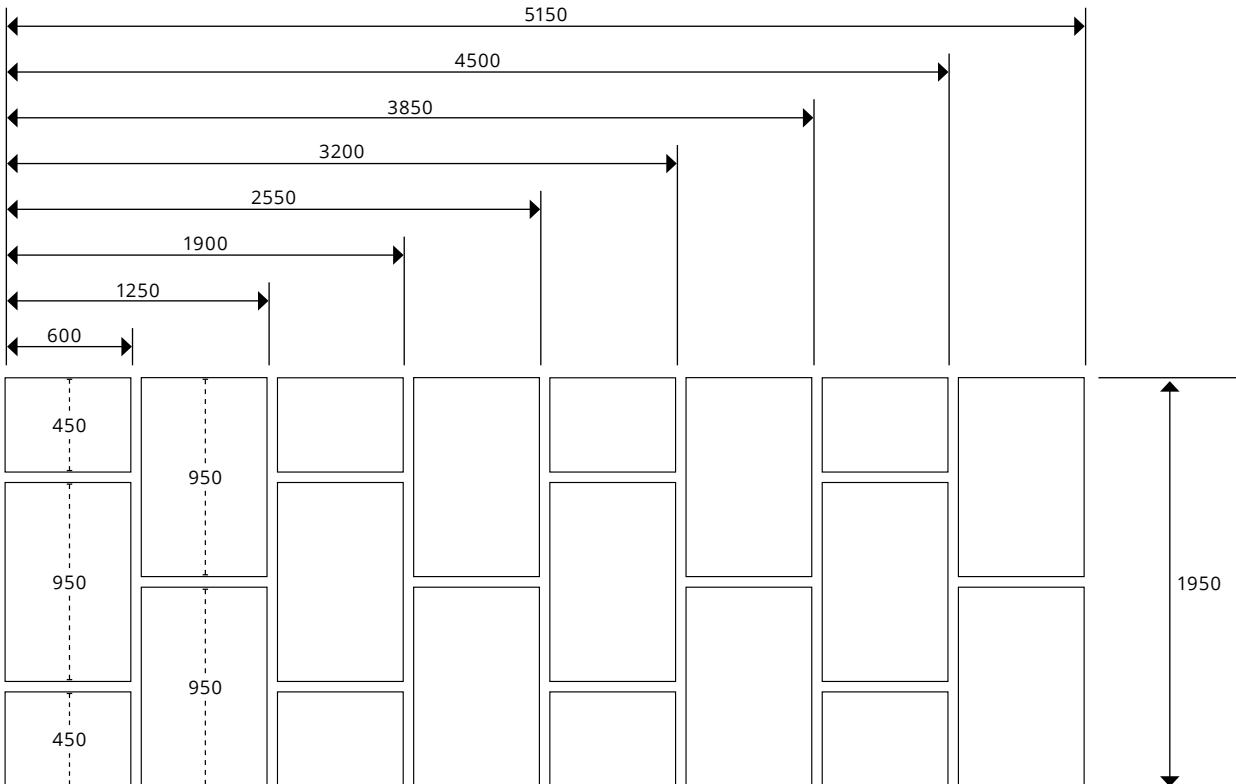

SS50 Vertical Suspended Screen

PATTERN D — H:1950MM

Pattern D is ordered based on width measurements e.g. 3200 mm equals 5 columns (Col)

There should be a 50mm air gap between panels.

Item No.	Name	Description	W x H x D mm	Col	DKK	Euro
SS50VSS-PD600	SS50 vertical suspended screen	Vertical suspended acoustic screen	600 x 1950 x 50	1	5170	695
SS50VSS-PD1250	SS50 vertical suspended screen	Vertical suspended acoustic screen	1250 x 1950 x 50	2	9770	1315
SS50VSS-PD1900	SS50 vertical suspended screen	Vertical suspended acoustic screen	1900 x 1950 x 50	3	14940	2010
SS50VSS-PD2550	SS50 vertical suspended screen	Vertical suspended acoustic screen	2550 x 1950 x 50	4	19550	2630
SS50VSS-PD3200	SS50 vertical suspended screen	Vertical suspended acoustic screen	3200 x 1950 x 50	5	24710	3325
SS50VSS-PD3850	SS50 vertical suspended screen	Vertical suspended acoustic screen	3850 x 1950 x 50	6	29320	3940
SS50VSS-PD4500	SS50 vertical suspended screen	Vertical suspended acoustic screen	4500 x 1950 x 50	7	34480	4635
SS50VSS-PD5150	SS50 vertical suspended screen	Vertical suspended acoustic screen	5150 x 1950 x 50	8	39090	5255
A-CA9-RE	Akuart canvas	Additional Canvas	-	-	570	75
AF-NA	Artist Fee	Artist Fee	-	-	350	45
A-CG	Custom graphics	Custom graphical setup	-	-	350	45