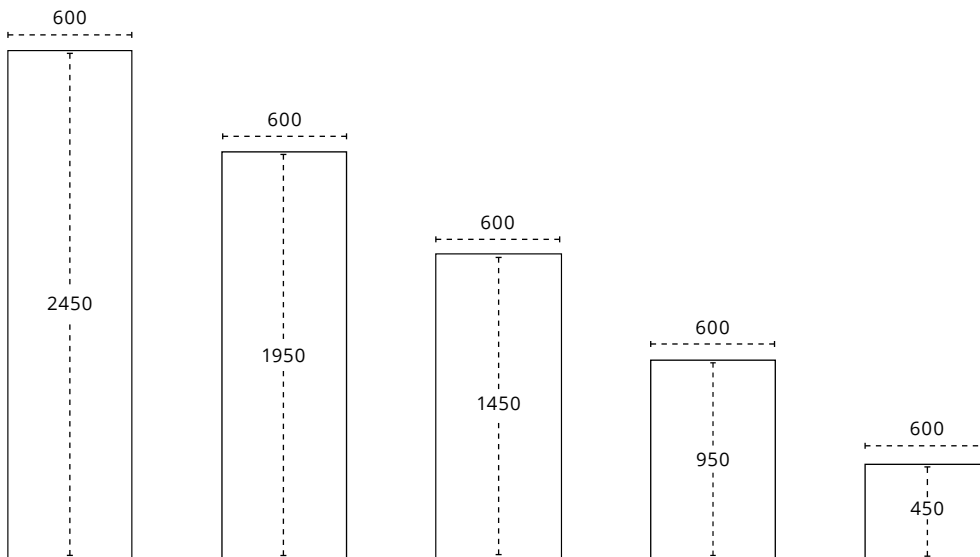

SS50 Vertical Suspended Screen

CUSTOM PATTERN

You can choose to customize a solution with the predefined 5 sizes - ranging from 450 mm to 2450 mm and configure them as you want.

You also have the option to order custom sized suspended screens.

There should be a 50mm air gap between panels.

Item No.	Name	Description	W x H x D mm	pcs	DKK	Euro
SS50VS-S	SS50 vertical suspended panel	Vertical suspended acoustic screen - Small (mount incl.)	600 x 450 x 50	1	1230	165
SS50VS-M	SS50 vertical suspended panel	Vertical suspended acoustic screen - Medium (mount incl.)	600 x 950 x 50	1	1900	255
SS50VS-L	SS50 vertical suspended panel	Vertical suspended acoustic screen - Large (mount incl.)	600 x 1450 x 50	1	2680	360
SS50VS-XL	SS50 vertical suspended panel	Vertical suspended acoustic screen - X-Large (mount incl.)	600 x 1950 x 50	1	3690	495
SS50VS-XXL	SS50 vertical suspended panel	Vertical suspended acoustic screen - XX-Large (mount incl.)	600 x 2450 x 50	1	4700	630
SS50VSS-CU	SS50 vertical suspended screen	Vertical suspended acoustic screen - custom size	-	1	4130	555
SS50VSS-WK	SS50 vertical suspended screen wire kit	Wire kit for suspended acoustic screen		1	270	35
SS50VSS-FM	SS50 vertical suspended screen floor mounts	Floor mounts for suspended acoustic screen		2	220	30

All prices are excl. VAT, shipping and installation

PLEASE NOTE

- Custom sized suspended screens are priced per m2.
- Ceiling mounts and wires are sold separately for custom sizes. 1 wire kit is needed per column.
- Floor mounts are optional for securing screen to floor.