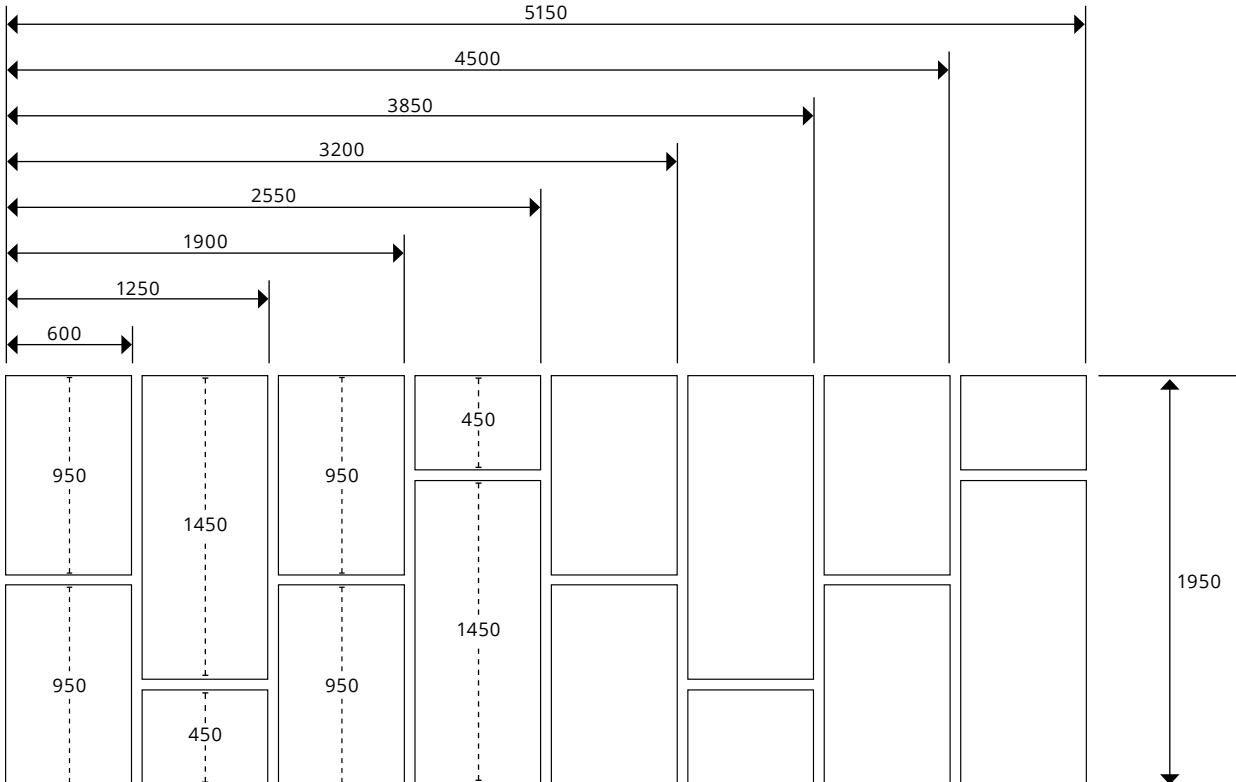

SS50 Vertical Suspended Screen

PATTERN F — H:1950MM

Pattern F is ordered based on width measurements e.g. 3200 mm equals 5 columns (Col)

There should be a 50mm air gap between panels.

Item No.*	Name	Description	W x H x D mm	Col	DKK	Euro
SS50VSS-PF600	SS50 vertical suspended screen	Vertical suspended acoustic screen	600 x 1950 x 50	1	4610	620
SS50VSS-PF1250	SS50 vertical suspended screen	Vertical suspended acoustic screen	1250 x 1950 x 50	2	9330	1255
SS50VSS-PF1900	SS50 vertical suspended screen	Vertical suspended acoustic screen	1900 x 1950 x 50	3	13930	1875
SS50VSS-PF2550	SS50 vertical suspended screen	Vertical suspended acoustic screen	2550 x 1950 x 50	4	18650	2510
SS50VSS-PF3200	SS50 vertical suspended screen	Vertical suspended acoustic screen	3200 x 1950 x 50	5	23260	3125
SS50VSS-PF3850	SS50 vertical suspended screen	Vertical suspended acoustic screen	3850 x 1950 x 50	6	27980	3760
SS50VSS-PF4500	SS50 vertical suspended screen	Vertical suspended acoustic screen	4500 x 1950 x 50	7	32580	4380
SS50VSS-PF5150	SS50 vertical suspended screen	Vertical suspended acoustic screen	5150 x 1950 x 50	8	37300	5015
A-CA9-RE	Akuart canvas	Additional Canvas	-	-	570	75
AF-NA*	Artist Fee	Artist Fee	-	-	350	45
A-CG	Custom graphics	Custom graphical setup	-	-	350	45