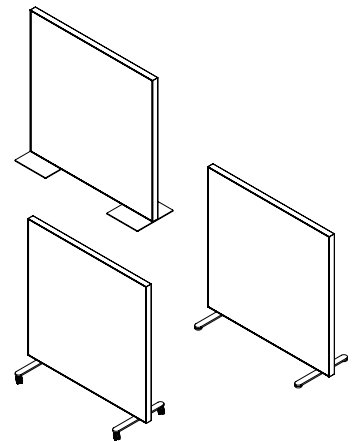

SS50 Floor Screen

ACOUSTIC FLOOR SCREEN

Acoustic floor screen with a replaceable front and backside canvas with print.

FRAME COLOURS

PLEASE NOTE

- Feet sold separately.
- The measurements are for frame dimensions only.
 - For screens with elevated base add 28 mm to height
 - For screens with wheeled base add 79 mm to height
 - For screens with flat base add 6 mm to height

Item No.	Name	Description	W x H x D mm	Pcs	DKK	Euro
SS50FS-80130	SS50 Floor Screen	Floor screen	800 x 1300 x 50	1	3580	480
SS50FS-80150	SS50 Floor Screen	Floor screen	800 x 1500 x 50	1	3910	525
SS50FS-80180	SS50 Floor Screen	Floor screen	800 x 1800 x 50	1	4470	600
SS50FS-100200	SS50 Floor Screen	Floor screen	1000 x 2000 x 50	1	6150	825
SS50FS-120130	SS50 Floor Screen	Floor screen	1200 x 1300 x 50	1	5030	675
SS50FS-120150	SS50 Floor Screen	Floor screen	1200 x 1500 x 50	1	5590	750
SS50FS-120180	SS50 Floor Screen	Floor screen	1200 x 1800 x 50	1	6150	825
SS50FS-140130	SS50 Floor Screen	Floor screen	1400 x 1300 x 50	1	5260	705
SS50FS-140150	SS50 Floor Screen	Floor screen	1400 x 1500 x 50	1	5590	750
SS50FS-150200	SS50 Floor Screen	Floor screen	1500 x 2000 x 50	1	8390	1130
SS50FS-160130	SS50 Floor Screen	Floor screen	1600 x 1300 x 50	1	5590	750
SS50FS-160150	SS50 Floor Screen	Floor screen	1600 x 1500 x 50	1	6670	895
SS50FS-180130	SS50 Floor Screen	Floor screen	1800 x 1300 x 50	1	6710	900
SS50FS-180150	SS50 Floor Screen	Floor screen	1800x 1500 x 50	1	7550	1015
SS50FS-200130	SS50 Floor Screen	Floor screen	2000 x 1300 x 50	1	7720	1035
SS50FS-200150	SS50 Floor Screen	Floor screen	2000 x 1500 x 50	1	8390	1130