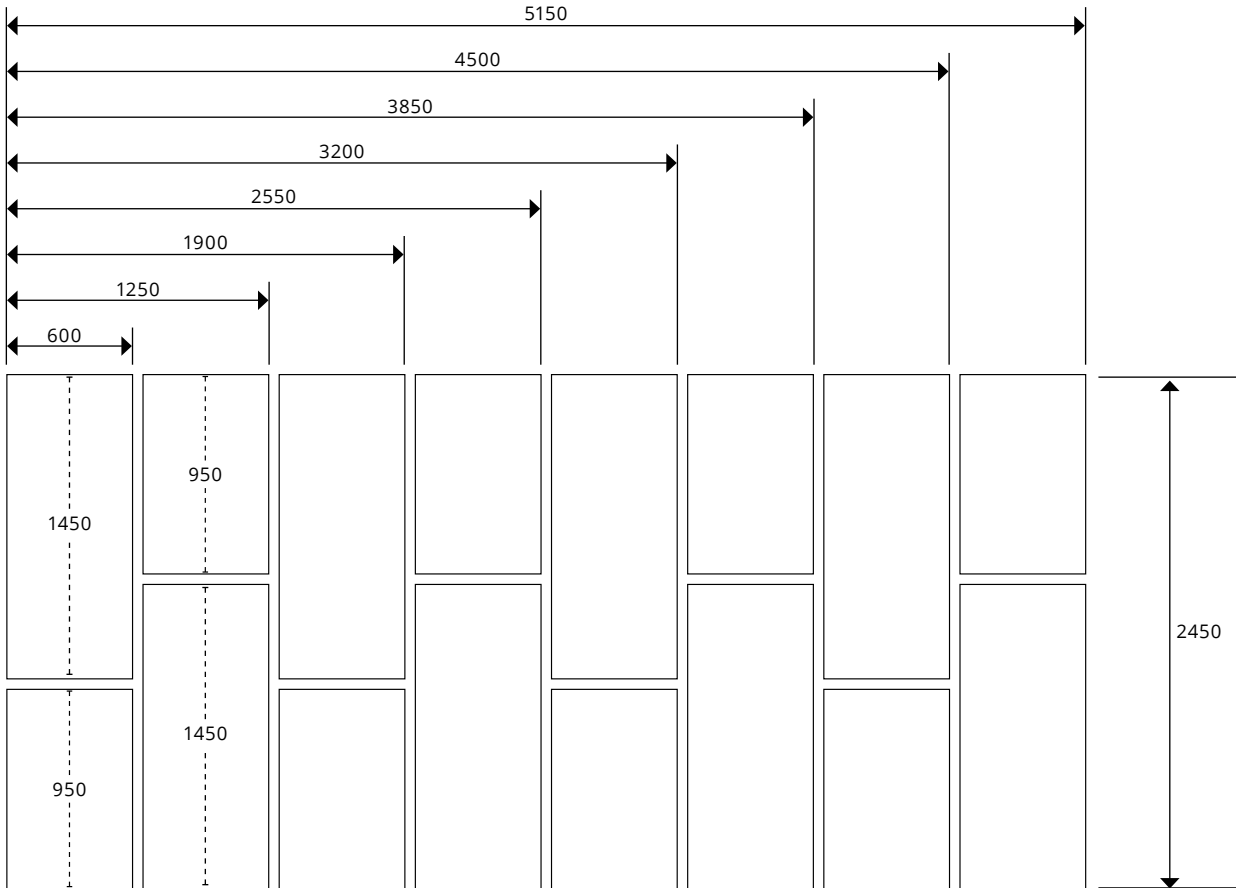

SS50 Vertical Suspended Screen

PATTERN G — H:2450MM

Pattern G is ordered based on width measurements e.g. 3200 mm equals 5 columns (Col)

There should be a 50mm air gap between panels.

Item No.	Name	Description	W x H x D mm	Col	DKK	Euro
SS50VSS-PG600	SS50 vertical suspended screen	Vertical suspended acoustic screen	600 x 2450 x 50	1	5390	725
SS50VSS-PG1250	SS50 vertical suspended screen	Vertical suspended acoustic screen	1250 x 2450 x 50	2	10780	1450
SS50VSS-PG1900	SS50 vertical suspended screen	Vertical suspended acoustic screen	1900 x 2450 x 50	3	16170	2175
SS50VSS-PG2550	SS50 vertical suspended screen	Vertical suspended acoustic screen	2550 x 2450 x 50	4	21560	2900
SS50VSS-PG3200	SS50 vertical suspended screen	Vertical suspended acoustic screen	3200 x 2450 x 50	5	26950	3625
SS50VSS-PG3850	SS50 vertical suspended screen	Vertical suspended acoustic screen	3850 x 2450 x 50	6	32340	4350
SS50VSS-PG4500	SS50 vertical suspended screen	Vertical suspended acoustic screen	4500 x 2450 x 50	7	37730	5075
SS50VSS-PG5150	SS50 vertical suspended screen	Vertical suspended acoustic screen	5150 x 2450 x 50	8	43120	5800
A-CA9-RE	Akuart canvas	Additional Canvas	-	-	570	75
AF-NA	Artist Fee	Artist Fee	-	-	350	45
A-CG	Custom graphics	Custom graphical setup	-	-	350	45

All prices are excl. VAT, shipping and installation

PLEASE NOTE

- Ceiling mounts and wires are included in the price for standard sizes.
- New / Additional canvas is priced per m2.
- Artist Fee is only charged for artwork in the categories **Artist collab, Photography collab and Design collabs** - it is excluded from any reseller discount.