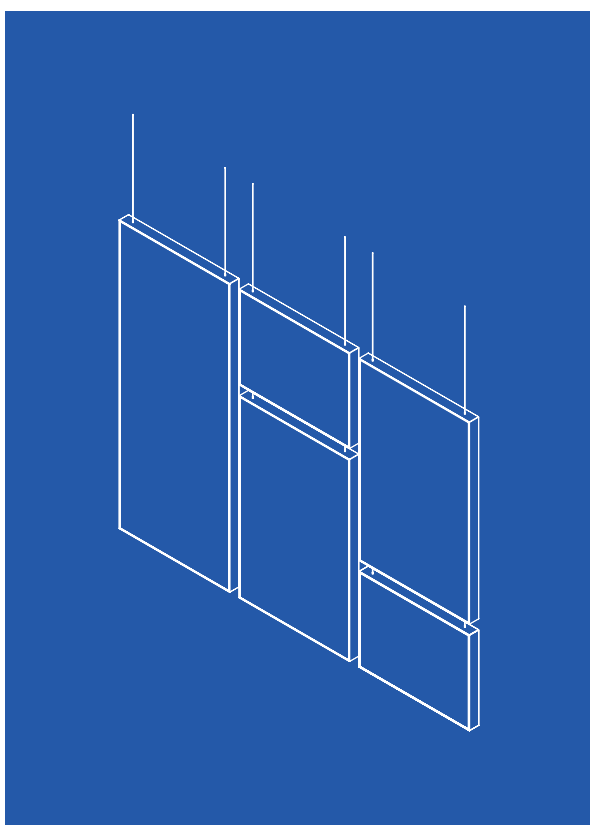

Supersonic Collection

AKUART reserves the right to any price changes and shall not be liable for any printing errors.

AKUART®