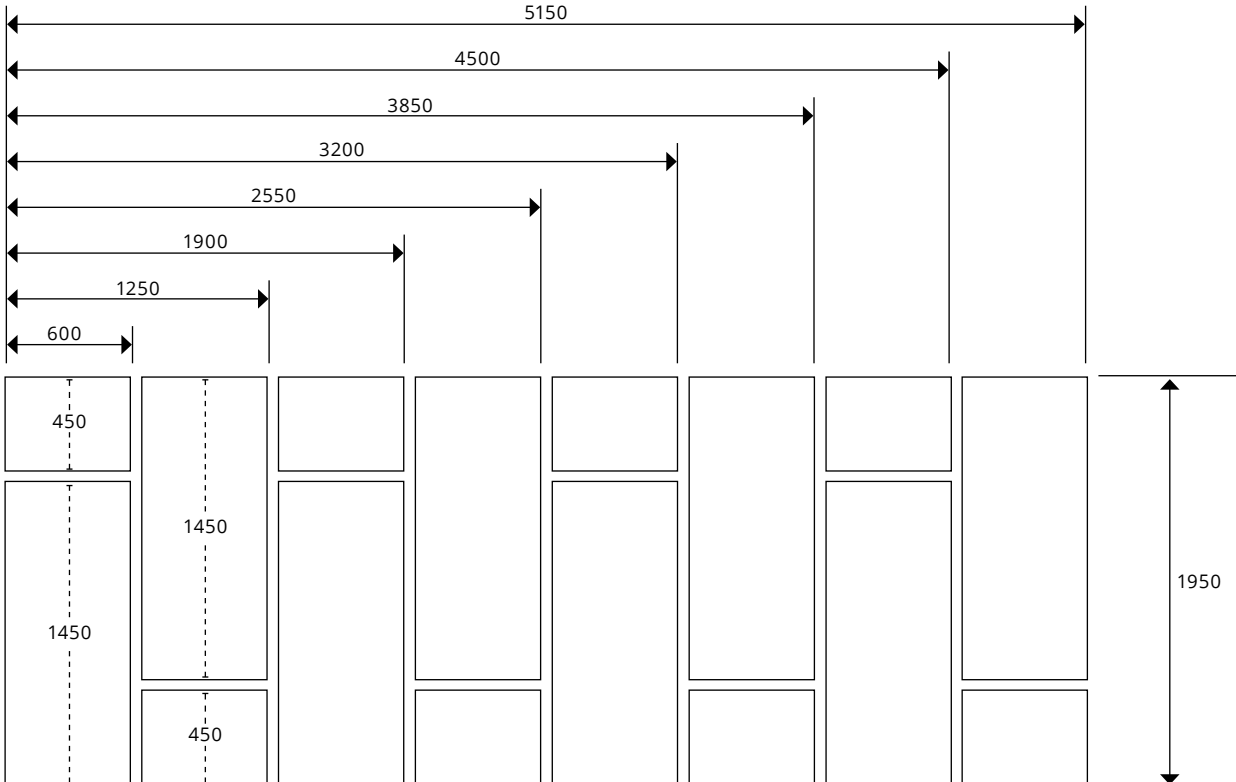

SS50 Vertical Suspended Screen

PATTERN E — H:1950MM

Pattern E is ordered based on width measurements e.g. 3200 mm equals 5 columns (Col)

There should be a 50mm air gap between panels.

Item No.*	Name	Description	W x H x D mm	Col	DKK	Euro
SS50VSS-PE600	SS50 vertical suspended screen	Vertical suspended acoustic screen	600 x 1950 x 50	1	4720	635
SS50VSS-PE1250	SS50 vertical suspended screen	Vertical suspended acoustic screen	1250 x 1950 x 50	2	9440	1270
SS50VSS-PE1900	SS50 vertical suspended screen	Vertical suspended acoustic screen	1900 x 1950 x 50	3	14160	1905
SS50VSS-PE2550	SS50 vertical suspended screen	Vertical suspended acoustic screen	2550 x 1950 x 50	4	18870	2540
SS50VSS-PE3200	SS50 vertical suspended screen	Vertical suspended acoustic screen	3200 x 1950 x 50	5	23590	3170
SS50VSS-PE3850	SS50 vertical suspended screen	Vertical suspended acoustic screen	3850 x 1950 x 50	6	28310	3805
SS50VSS-PE4500	SS50 vertical suspended screen	Vertical suspended acoustic screen	4500 x 1950 x 50	7	33030	4440
SS50VSS-PE5150	SS50 vertical suspended screen	Vertical suspended acoustic screen	5150 x 1950 x 50	8	37750	5075
A-CA9-RE	Akuart canvas	Additional Canvas	-	-	570	75
AF-NA*	Artist Fee	Artist Fee	-	-	350	45
A-CG	Custom graphics	Custom graphical setup	-	-	350	45

All prices are excl. VAT, shipping and installation

PLEASE NOTE

- Ceiling mounts and wires are included in the price for standard sizes.
- New / Additional canvas is priced per m2.
- Artist Fee is only charged for artwork in the categories **Artist collab, Photography collab and Design collabs**
  - it is excluded from any reseller discount.