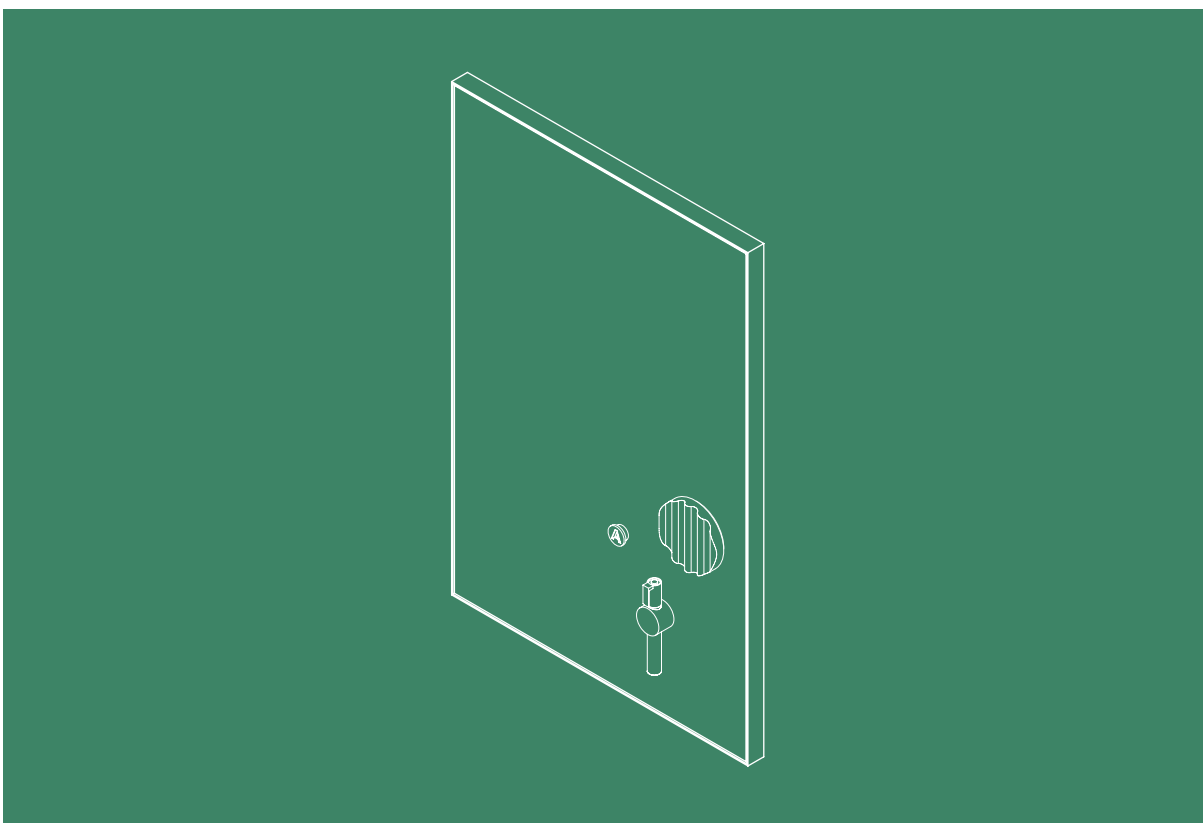

Wood — Work Collection