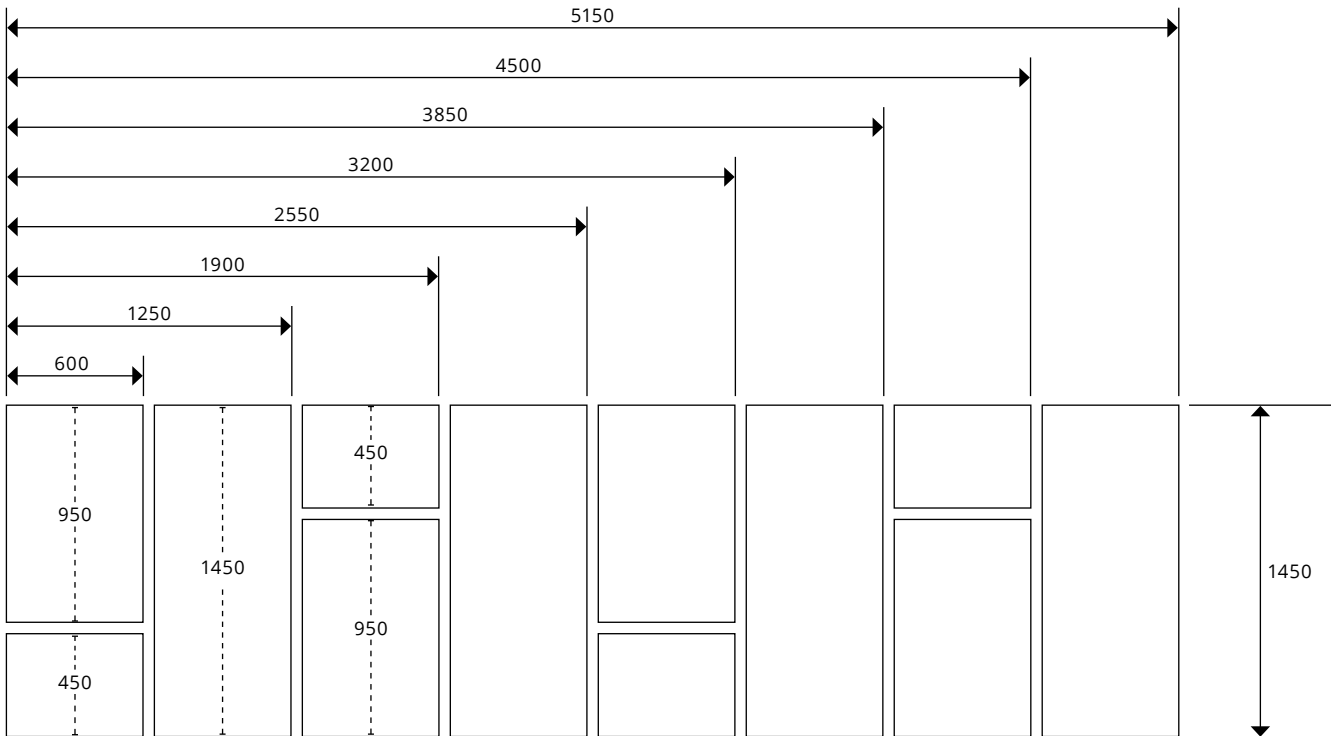

SS50 Vertical Suspended Screen

PATTERN C — H:1450MM

Pattern C is ordered based on width measurements e.g. 3200 mm equals 5 columns (Col)

There should be a 50mm air gap between panels.

Item No.	Name	Description	W x H x D mm	Col	DKK	Euro
SS50VSS-PC600	SS50 vertical suspended screen	Vertical suspended acoustic screen	600 x 1450 x 50	1	3940	530
SS50VSS-PC1250	SS50 vertical suspended screen	Vertical suspended acoustic screen	1250 x 1450 x 50	2	7420	1000
SS50VSS-PC1900	SS50 vertical suspended screen	Vertical suspended acoustic screen	1900 x 1450 x 50	3	11360	1530
SS50VSS-PC2550	SS50 vertical suspended screen	Vertical suspended acoustic screen	2550 x 1450 x 50	4	14850	1995
SS50VSS-PC3200	SS50 vertical suspended screen	Vertical suspended acoustic screen	3200 x 1450 x 50	5	18780	2525
SS50VSS-PC3850	SS50 vertical suspended screen	Vertical suspended acoustic screen	3850 x 1450 x 50	6	22270	2995
SS50VSS-PC4500	SS50 vertical suspended screen	Vertical suspended acoustic screen	4500 x 1450 x 50	7	26210	3525
SS50VSS-PC5150	SS50 vertical suspended screen	Vertical suspended acoustic screen	5150 x 1450 x 50	8	29700	3995
A-CA9-RE	Akuart canvas	Additional Canvas	-	-	570	75
AF-NA	Artist Fee	Artist Fee	-	-	350	45
A-CG	Custom graphics	Custom graphical setup	-	-	350	45

All prices are excl. VAT, shipping and installation

PLEASE NOTE

- Ceiling mounts and wires are included in the price for standard sizes.
- New / Additional canvas is priced per m2.
- Artist Fee is only charged for artwork in the categories **Artist collab, Photography collab and Design collabs** - it is excluded from any reseller discount.