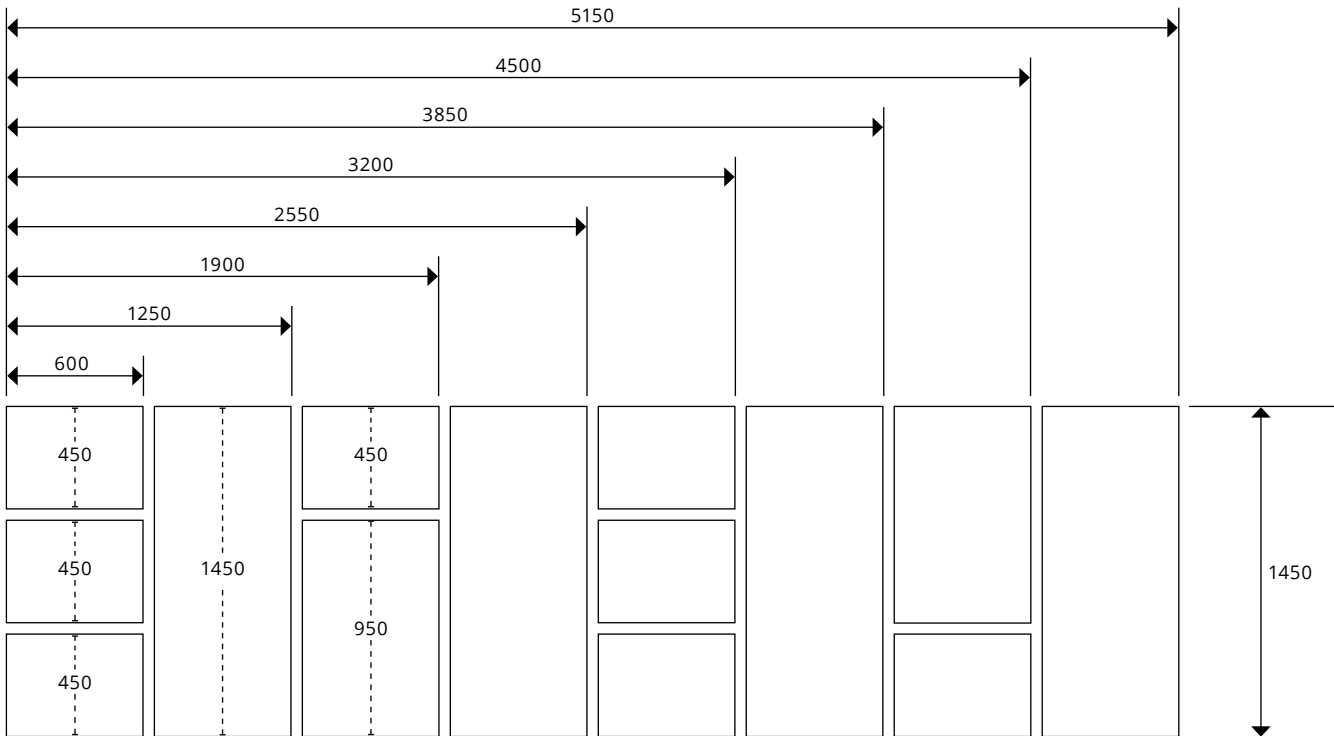

SS50 Vertical Suspended Screen

PATTERN B — H:1450MM

Pattern B is ordered based on width measurements e.g. 3200 mm equals 5 columns (Col)

There should be a 50mm air gap between panels.

Item No.	Name	Description	W x H x D mm	Col	DKK	Euro
SS50VSS-PB600	SS50 vertical suspended screen	Vertical suspended acoustic screen	600 x 1450 x 50	1	4490	605
SS50VSS-PB1250	SS50 vertical suspended screen	Vertical suspended acoustic screen	1250 x 1450 x 50	2	7980	1075
SS50VSS-PB1900	SS50 vertical suspended screen	Vertical suspended acoustic screen	1900 x 1450 x 50	3	11920	1605
SS50VSS-PB2550	SS50 vertical suspended screen	Vertical suspended acoustic screen	2550 x 1450 x 50	4	15410	2070
SS50VSS-PB3200	SS50 vertical suspended screen	Vertical suspended acoustic screen	3200 x 1450 x 50	5	19340	2600
SS50VSS-PB3850	SS50 vertical suspended screen	Vertical suspended acoustic screen	3850 x 1450 x 50	6	22830	3070
SS50VSS-PB4500	SS50 vertical suspended screen	Vertical suspended acoustic screen	4500 x 1450 x 50	7	26770	3600
SS50VSS-PB5150	SS50 vertical suspended screen	Vertical suspended acoustic screen	5150 x 1450 x 50	8	30260	4070
A-CA9-RE	Akuart canvas	Additional Canvas	-	-	570	75
AF-NA	Artist Fee	Artist Fee	-	-	350	45
A-CG	Custom graphics	Custom graphical setup	-	-	350	45

All prices are excl. VAT, shipping and installation

PLEASE NOTE

- Ceiling mounts and wires are included in the price for standard sizes.
- New / Additional canvas is priced per m2.
- Artist Fee is only charged for artwork in the categories **Artist collab, Photography collab and Design collabs** - it is excluded from any reseller discount.