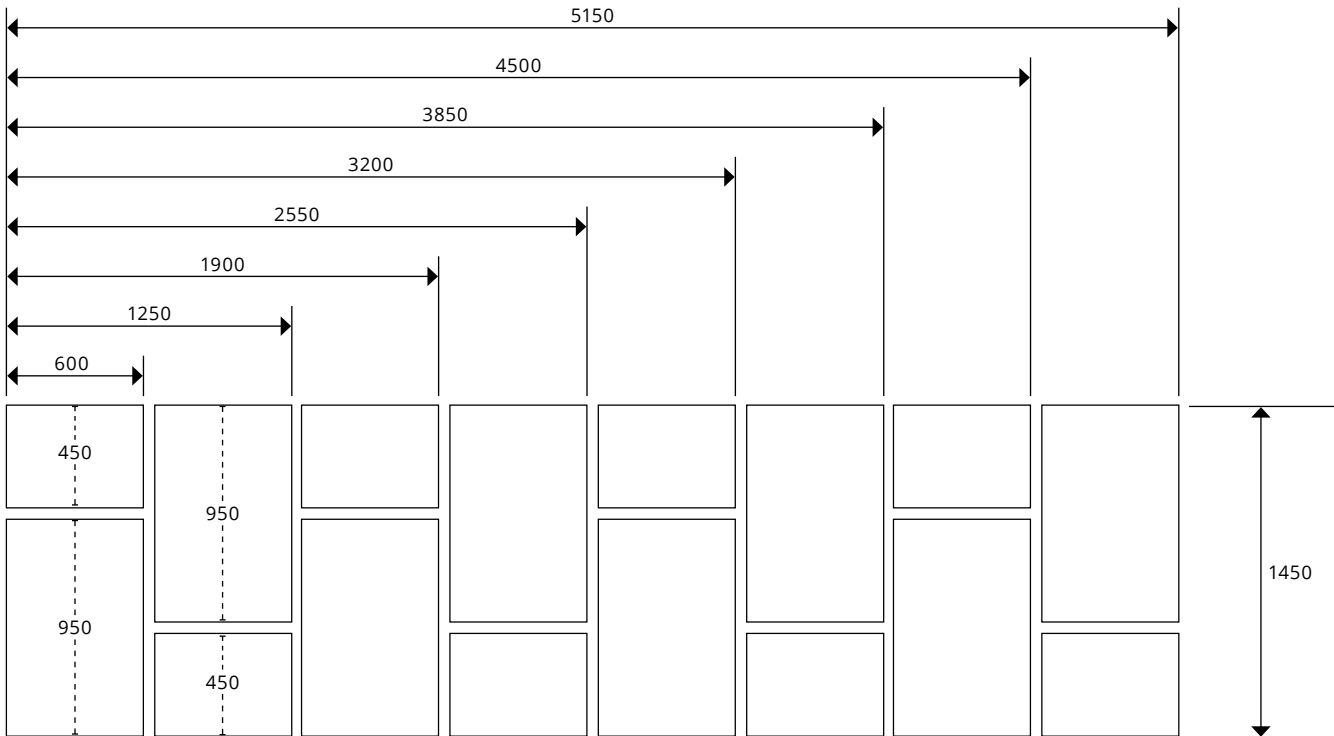

SS50 Vertical Suspended Screen

PATTERN A — H:1450MM

Pattern A is ordered based on width measurements e.g. 3200 mm equals 5 columns (Col).

There should be a 50mm air gap between panels.

Item No.	Name	Description	W x H x D mm	Col	DKK	Euro
SS50VSS-PA600	SS50 vertical suspended screen	Vertical suspended acoustic screen	600 x 1450 x 50	1	3940	530
SS50VSS-PA1250	SS50 vertical suspended screen	Vertical suspended acoustic screen	1250 x 1450 x 50	2	7870	1060
SS50VSS-PA1900	SS50 vertical suspended screen	Vertical suspended acoustic screen	1900 x 1450 x 50	3	11810	1590
SS50VSS-PA2550	SS50 vertical suspended screen	Vertical suspended acoustic screen	2550 x 1450 x 50	4	15740	2115
SS50VSS-PA3200	SS50 vertical suspended screen	Vertical suspended acoustic screen	3200 x 1450 x 50	5	19680	2645
SS50VSS-PA3850	SS50 vertical suspended screen	Vertical suspended acoustic screen	3850 x 1450 x 50	6	23620	3175
SS50VSS-PA4500	SS50 vertical suspended screen	Vertical suspended acoustic screen	4500 x 1450 x 50	7	27550	3705
SS50VSS-PA5150	SS50 vertical suspended screen	Vertical suspended acoustic screen	5150 x 1450 x 50	8	31490	4235
A-CA9-RE	Akuart canvas	Additional Canvas	-	-	570	75
AF-NA	Artist Fee	Artist Fee	-	-	350	45
A-CG	Custom graphics	Custom graphical setup	-	-	350	45